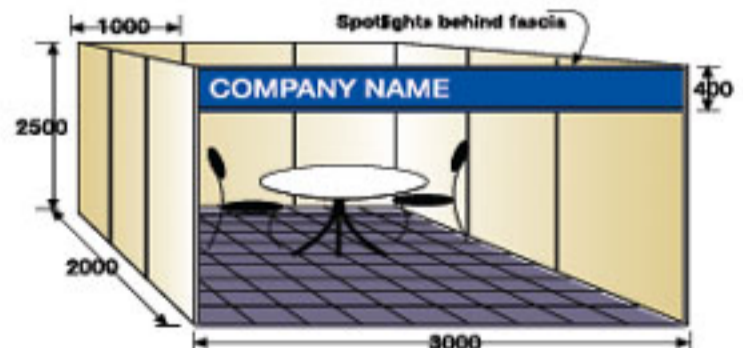

Centre row stand

For Office Use Only

Date Received _____
Payment Details _____
Cheque No _____
Amount _____