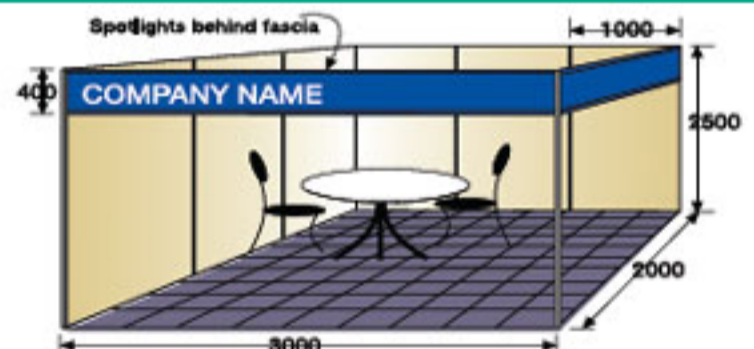

POTS™

SPONSORSHIP, ADVERTISING & EXHIBITING RESERVATION FORM

Please reserve the following sponsorship package and/or exhibition booth for my company/myself:

SPONSORSHIP

- ☐ PLATINUM SPONSOR
  RM 20,000 or MMK 5,600,000
- ☐ GOLD SPONSOR
  RM 15,000 or MMK 4,200,000
- ☐ SILVER SPONSOR
  RM 10,000 or MMK 2,800,000
- ☐ PARTNERS
  RM 5,000 or MMK 1,400,000

ADVERTISING IN SOUVENIR PROGRAMME

Specifications:

- i) Full Page - 297mm (h) x 210mm (w)
  Bleed area - 305mm (h) x 216mm (w)
  Trimmed area - 297 (h) x 210mm (w)

Please reserve the following advertising space:

- ☐ FULL PAGE
  RM 1,000 or MMK 280,000

EXHIBITION

- ☐ Standard shell scheme booth (3m x 2m) - RM 3000 or MMK 840,000 per booth
- ☐ No of unit [Standard shell scheme booth comes with 3m x 2m shell frame, lighting, overhead fascia panel with company name and stand number]

MODE OF PAYMENT: PLEASE TICK

- ☐ Cheque - Payable to :
  Malaysian Palm Oil Council

☐ Cheque No :
_____

- ☐ Bank-in to CIMB
  Bank Details :
  CIMB Bank, No. 60-62,
  Jalan SS6/14, 47301 Kelana Jaya,
  Selangor, Malaysia.
  SWIFT CODE : CIBBMYKL
  Account No. 12160012671053

Typical corner stand